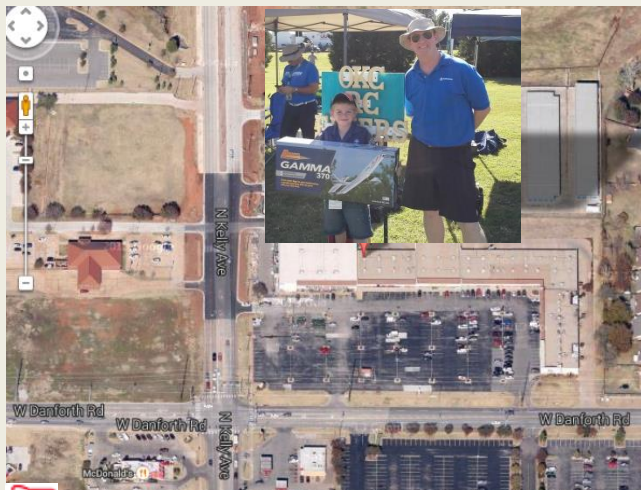

The OKC RC FLYERS 2017 AMA#5104

Our Field Location GPS 35.59915,-97.5451

16th Annual Swap Meet & Auction

Join the OKC-RC-FLYERS for a day of fun, fellowship, hanger conversation and trading. We are an AMA **Our 5th** Chartered club in the metro Oklahoma City area and are here to support the Flying & RC activities. Did you get a remote control multi-rotor or airplane for Christmas, your birthday, or as a special gift? Great! This is a great opportunity for you to mingle with others who share your interest, find a safe training location, and learn about local flying site like ours at the Chisholm Creek Flying Field. We would like to help you learn how to fly and operate your RC in a safe manner.

PARTICIPATING: SPECIAL THANKS TO HIGHPOINTE CHURCH TV, ITS MEMBERS AND ALL THOSE WHO HELPED, SUPPORTED, AND PARTICIPATED IN PUTTING ON THIS EVENT

VISIT OUR LOCAL HOBBY STORES, HELP THEM HELP THE HOBBY AND HELP YOU. There are over thirteen (13) Local AMA District 8 RC Clubs, Visit One in your Area.